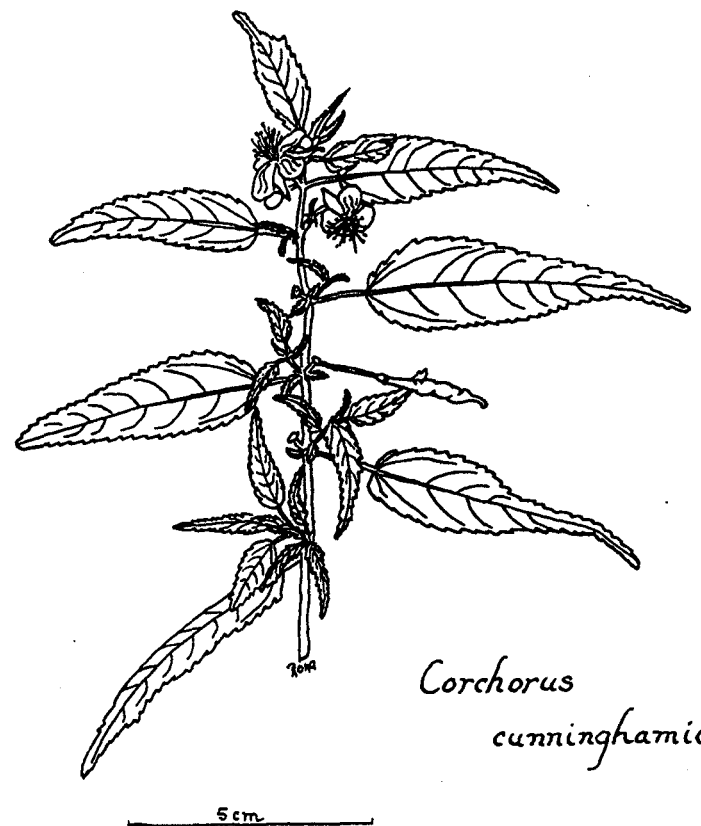

Corchorus cunninghamii

(Tiliaceae)

- Common name:** Native jute.
- Localities:** Extremely rare - only one plant known in the wild in Brookfield, but previously also at Grandview Rd.
- Growth form:** An attractive small shrub with reddish stems.
- Foliage:** Leaves are simple and alternate, rounded at the base and tapering to the tip, the margins toothed.
- Flowers and fruit:** Flowers are yellow, with four petals and numerous stamens; they appear for most of the year. They are followed by long, pointed fruit.
- Habitat:** Grows along the margins of hoop pine scrub.
- Propagation and Management:** Readily propagated from cuttings, and may also be propagated from seed. Requires a moderate amount of sun if it is to do well.
- General:** This small shrub, with its profusion of yellow flowers, is well worth cultivating and has been successfully grown in the district by a number of enthusiasts. Let's save it from extinction!

*Corchorus
cunninghamii*